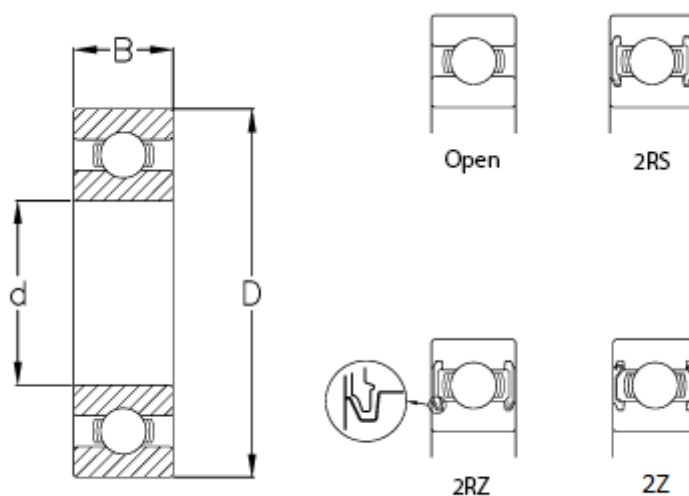

Data Sheet

Article number: 57960207503707

Description: CeramicSpeed hybrid bearing Insulate sealed
6315-2RS/CSB

Measures

B	= 37
Ball grade	= 5
C (KN)	= 119
C0	= 76.5
d	= 75
D	= 160
Max rpm.	= 2800
Type	= 6315